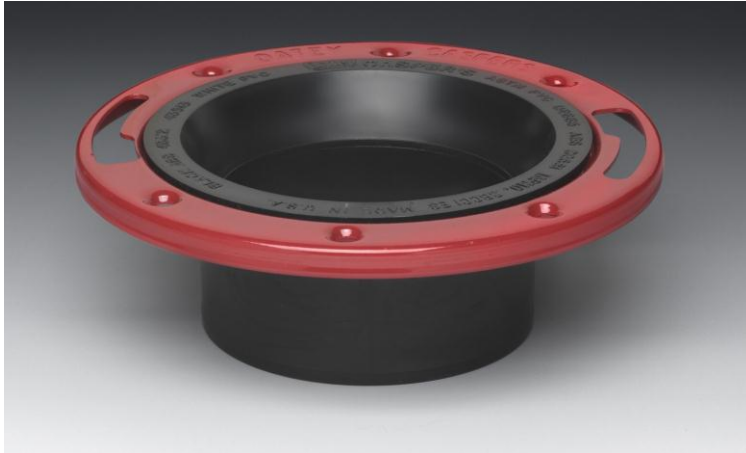

4700 W. 160th St.
Cleveland, OH 44135
PH:800-321-9532
FX:800-321-9535
www.oatey.com

TECHNICAL SPECIFICATION

**LEVEL FIT
CLOSET FLANGE
WITH METAL RING**

TECHNICAL SPECIFICATION: Oatey Level Fit Closet Flanges with Metal Ring are designed to connect a water closet outlet to a plumbing system and sit flush with the floor. 3" or 4" Level Fit Closet Flange solvent welds inside 3" Schedule 40 DWV pipe or over 4" Schedule 40 DWV pipe. 3" Inside Fit Closet Flange solvent welds inside 3" Schedule 40 DWV pipe.

APPROVALS AND LISTINGS

IAPMO Listed

PRODUCT NUMBER	DESCRIPTION	PACKQTY	CARTON WEIGHT
43512	3 – 4" ABS flange w/ ring	12	8 lbs.
43513	3 – 4" PVC flange w/ ring	12	8 lbs.
43514	3 – 4" ABS flange w/ ring and test cap	12	4 lbs.
43515	3 – 4" PVC flange w/ ring and test cap	12	6 lbs.
43520	4" ABS flange w/ring	12	9 lbs.
43521	4" PVC flange w/ ring	12	10 lbs.